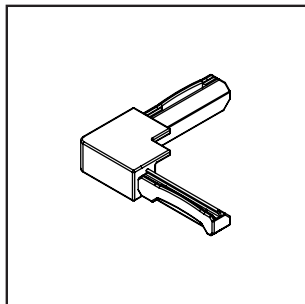

Packing unit 1 piece

Dim. (WxHxL) mm	Material - Weight	Surface	Item No.	Price per unit
30 x 20 x 100 mm	Aluminium 16 g per piece	Bare	MH100-01	2,90 € excl. VAT.

* For about one packing unit profiles (10 pieces, 20 running meters)

ACCESSORIES AL10X5

O-CORNER

Packing unit 1 piece

Dim. (WxHxL) mm	Material - Weight	Surface	Item No.	Price per unit
35 x 7 x 35 mm	Plastic 5 g per piece	Silver EV1	OC-AL10-01	4,20 € excl. VAT.
		Titanium C31	OC-AL10-02	
		Black C35	OC-AL10-03	
		White RAL 9016	OC-AL10-04	
		Gold EV3	OC-AL10-05	
		Anthracite RAL 7016	OC-AL10-06	

I-CORNER

Packing unit 1 piece

Dim. (WxHxL) mm	Material - Weight	Surface	Item No.	Price per unit
35 x 7 x 35 mm	Plastic 5 g per piece	Silver EV1	IC-AL10-01	4,20 € excl. VAT.
		Titanium C31	IC-AL10-02	
		Black C35	IC-AL10-03	
		White RAL 9016	IC-AL10-04	
		Gold EV3	IC-AL10-05	
		Anthracite RAL 7016	IC-AL10-06	