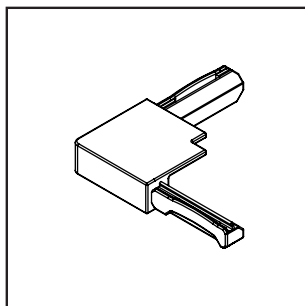

I-CORNER

Packing unit 1 piece

Dim. (WxHxL) mm	Material - Weight	Surface	Item No.	Price per unit
35 x 7 x 35 mm	Plastic 5 g per piece	Silver EV1	IC-AL10-01	4,20 € excl. VAT.
		Titanium C31	IC-AL10-02	
		Black C35	IC-AL10-03	
		White RAL 9016	IC-AL10-04	
		Gold EV3	IC-AL10-05	
		Anthracite RAL 7016	IC-AL10-06	

ACCESSORIES AL16X5

O-CORNER

Packing unit 1 piece

Dim. (WxHxL) mm	Material - Weight	Surface	Item No.	Price per unit
40 x 7 x 40 mm	Plastic 6 g per piece	Silver EV1	OC-AL16-01	4,20 € excl. VAT.
		Titanium C31	OC-AL16-02	
		Black C35	OC-AL16-03	
		White RAL 9016	OC-AL16-04	
		Gold EV3	OC-AL16-05	
		Anthracite RAL 7016	OC-AL16-06	

I-CORNER

Packing unit 1 piece

Dim. (WxHxL) mm	Material - Weight	Surface	Item No.	Price per unit
40 x 7 x 40 mm	Plastic 6 g per piece	Silver EV1	IC-AL16-01	4,20 € excl. VAT.
		Titanium C31	IC-AL16-02	
		Black C35	IC-AL16-03	
		White RAL 9016	IC-AL16-04	
		Gold EV3	IC-AL16-05	
		Anthracite RAL 7016	IC-AL16-06	